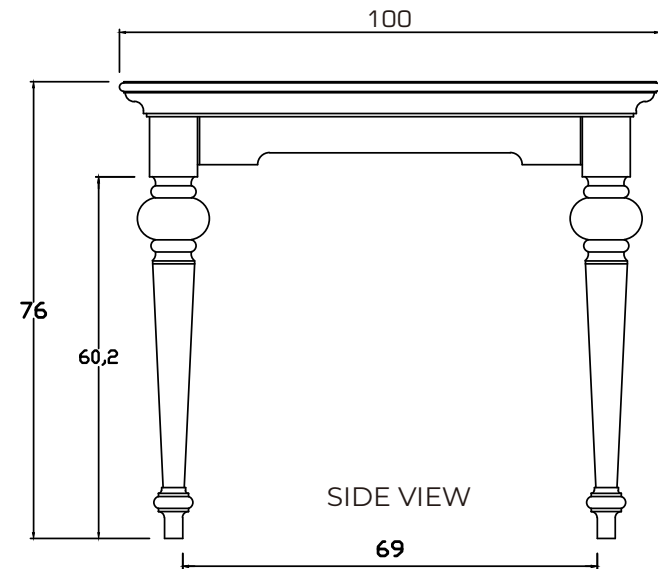

Technical Drawing

T783

Provence 79" Dining Table

**NOVA
SOLO**

TOP VIEW

LEG DETAIL

FRONT VIEW

SIDE VIEW