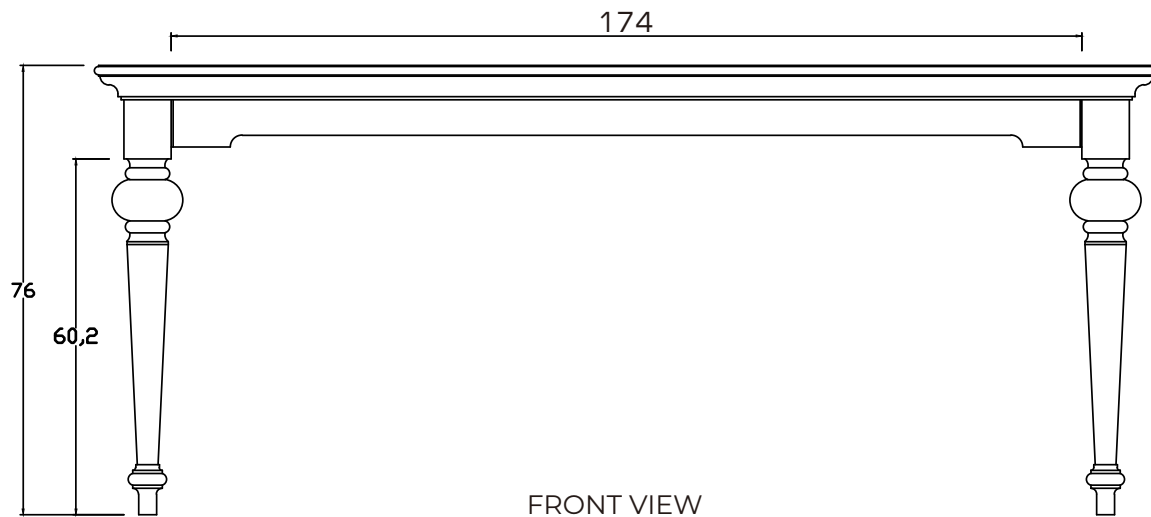

Technical Drawing

T783

Provence 79" Dining Table

**NOVA
SOLO**

TOP VIEW

LEG DETAIL

FRONT VIEW

SIDE VIEW