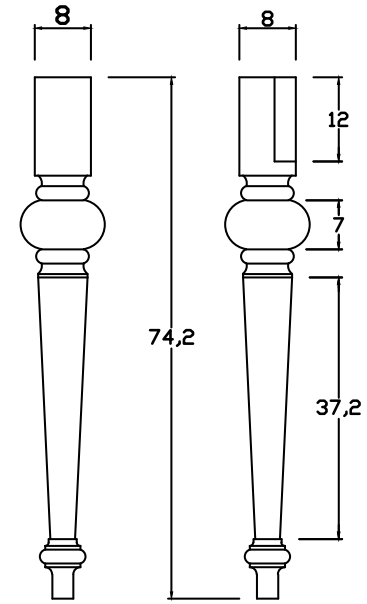

Technical Drawing

T783

Provence 79" Dining Table

**NOVA
SOLO**

TOP VIEW

LEG DETAIL

FRONT VIEW

SIDE VIEW